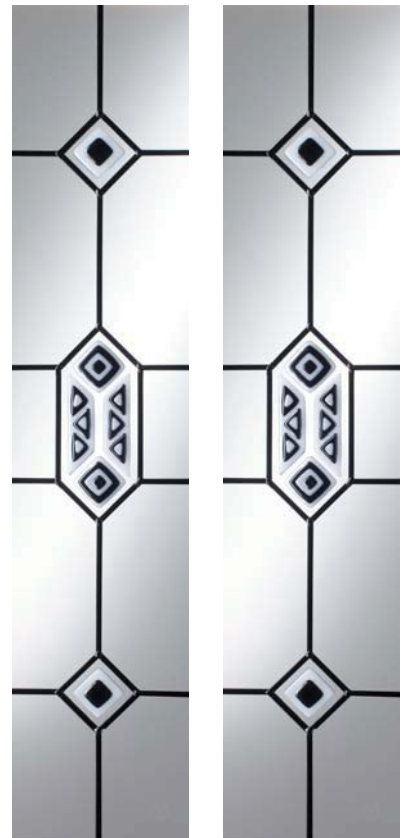

# Contents

	Page
40mm Squares	4
60mm Squares	6 and 8
Diamonds	9
Trapezoids	10
Quadrant	10

# Trapezoids

DFTV 001 115x29mm Black and white

DFTV 002 115x29mm Black and white

DFTV 003 115x29mm Black and white

DFTV 004 115x29mm Black and white

Door panels 192 x 913mm

Door panels 192 x 913mm