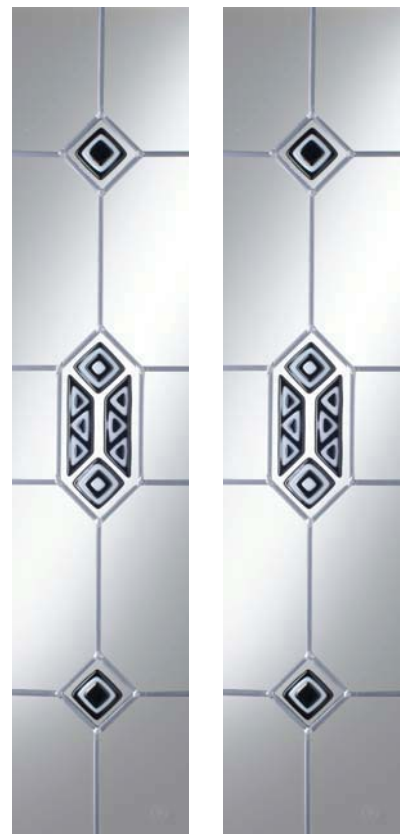

# Trapezoids

DFTV 001 115x29mm Black and white

DFTV 002 115x29mm Black and white

DFTV 003 115x29mm Black and white

DFTV 004 115x29mm Black and white

Door panels 192 x 913mm

Door panels 192 x 913mm