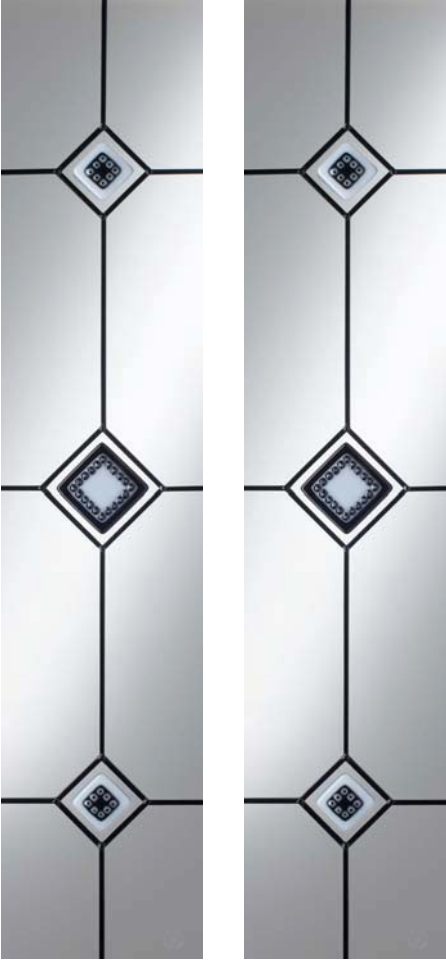

Door panels 192 x 913mm